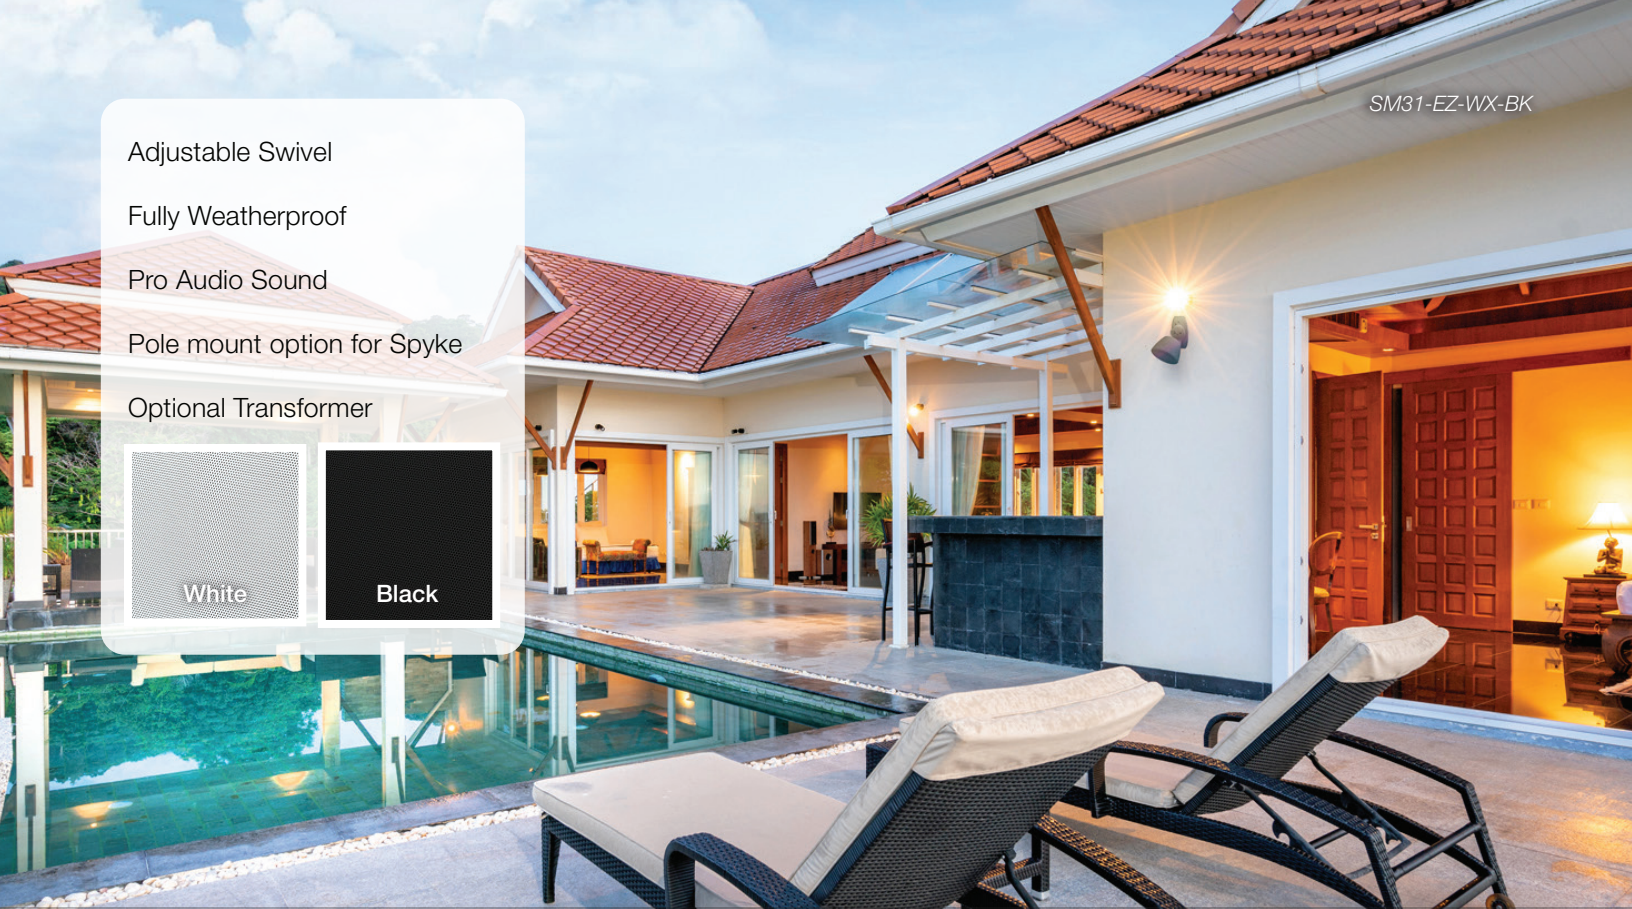

- Adjustable Swivel
- Fully Weatherproof
- Pro Audio Sound
- Pole mount option for Spyke
- Optional Transformer

SURFACE MOUNT

SM31-EZ-WX

*3" Full Range
Pictured in White*

SM-EZ-WX

*5" or 8" Coaxial
Pictured in Black*