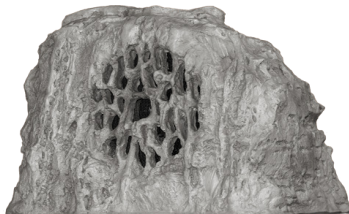

Optional Transformer

Max Bass Output

Sandstone

Grey

ROCK SERIES

PunkRock

5.25" Coaxial
Pictured in Sandstone

EconoRock

6.5" Coaxial
Pictured in Grey

Rocky Jr.

6.5" 2-Way
Pictured in Sandstone

SurroundStone

8" Coaxial
Pictured in Sandstone

OctoRock

8" Coaxial
Pictured in Grey

OneSub / DubSub

Granite Grey

PLANTER SERIES

SquareRoot 6.5

6.5" Coaxial
Pictured in Granite Grey

OmniPlanter 6.5

6.5" Coaxial
Pictured in Terra Cotta

MULTI-FUNCTIONAL

SOLUTIONS FOR DECKS AND PATIOS.